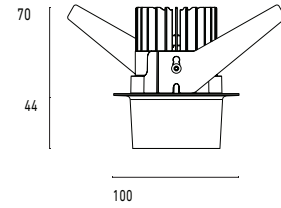

101 10 000302.013

Model

Name	Mono 100 Type 3 Recessed Downlighter
Finish	Structured White
Area	Indoor

System

Power (Luminaire)	12W
Power (System)	14W
Voltage	240V-AC
Optics	Rotationally Symmetrical Direct 60°
Colour Temperature	2700°K
Luminous Flux	981lm
TM30	Rf95 Rg103
CRI	Ra97
Lumen Maintenance	L90 B10 50000hrs
Chromacity	<3 McAdam Step Ellipse
Articulation	Fixed
Cut-Out	
Ingress Protection	IP44
Control Device	Remote DALI (Included)
Class	III